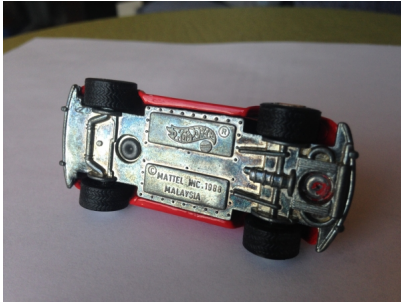

=====

Re: I need help IDing a Hot Wheels VW

Posted by Ovaltom - 21 Jan 2014 04:19

I got confirmation that it is the one from JC Whitney. One mystery solved...about 200 more to go...

=====