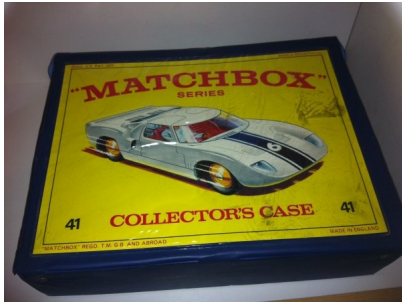

## Matchbox car case.

Posted by Andy66 - 09 Dec 2013 15:24

---

I bought this collection a few years ago from an Auto jumble, I have left it as I bought it the cars are mostly mint & apart from a Corgi Junior are all Matchbox. I was lucky enough to pay for this the price of what one of the models would sell for today

## Re: Matchbox car case.

Posted by Andy66 - 11 Dec 2021 18:13

---

This was another toy bought from the Toy Project in Selfridges, the Rollermatics Clipper, note this has a silver base which was normally metallic green and the tail pipes are not chrome.

---

**Re: Matchbox car case.**

Posted by Nobleco - 23 Dec 2021 17:35

---

I believe we have some experts here on Matchbox Boxes. Customer of mine has a #49 Halftrack and the tracks I sell he says are too long. Here are a couple photos of the box as I think it is not an early issue but a later issue from post MB era. Anyone have an answer for me, please?