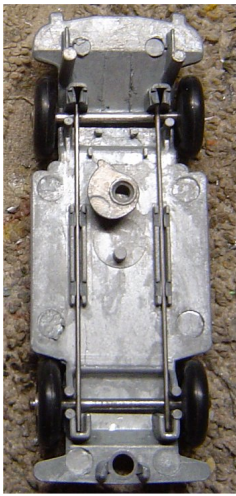

Corgi Commer Police nr 464 version 1

Posted by Keesie - 09 Jun 2019 16:24

The Commer police 464 was done in several variations. Here is one.

Here the base with the button placed which locks/unlocks the rear.

Re: Corgi Commer Police nr 464

Posted by Keesie - 09 Jun 2019 16:27

The top light is incorporated in the glazing.

=====

Re: Corgi Commer Police nr 464

Posted by Nobleco - 09 Jun 2019 23:31

Nice work on this little van. Looks good in the Police livery you gave it. Do you have other back sections to make it into other types of vehicles? Like Ambulance, City work Van Fire Van etc?

=====

Re: Corgi Commer Police nr 464 version 1

Posted by Keesie - 10 Jun 2019 08:03

Well you said it. Besides the right colour, it can be changed in whatever. Several rear parts are in the Constructor set, and I showed you the ambulance, other police versions, the variations are countless.