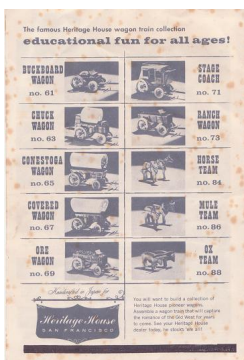

Heritage House Wooden Kits.

Posted by GunnerJim - 13 Feb 2010 21:55

Stage Coach. No 71. Hand crafted in Japan for Heritage House San Francisco USA. How old would the kit be. Never been opened, this fine wooden educational fun for all ages kit of the Old West.

No scale on box although this wooden kit model looks like about 1/18th scale.

Does anyone remember these kits.

Directions and other kits of the same theme.

How to put the wooden model together.

Enjoy this blast from the past.

Re:Heritage House Wooden Kits.

Posted by oldtruck56 - 15 Feb 2010 13:23

I built a beer wagon kit like that in the late 80s. I bought it from the hobby shop that I went to from early in my school days in the late 60s early 70s. I had an after school job there, and remember dusting the kits off. The scale was 16th if I remember correctly, and along with the beer wagon, I bought 4 wooden horses. The kit came with "gimp" reins, and the harness material pre cut to hitch the teams to the wagon. Very interesting to build, even had two jigs to assemble the wheel spokes, which were a real pain to get together.
