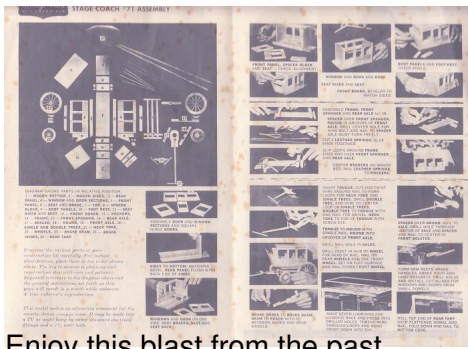

Heritage House Wooden Kits.

Posted by GunnerJim - 13 Feb 2010 21:55

Stage Coach. No 71. Hand crafted in Japan for Heritage House San Francisco USA. How old would the kit be. Never been opened, this fine wooden educational fun for all ages kit of the Old West.

No scale on box although this wooden kit model looks like about 1/18th scale.

Does anyone remember these kits.

Directions and other kits of the same theme.

How to put the wooden model together.

Enjoy this blast from the past.

Re:Heritage House Wooden Kits.

Posted by oldtruck56 - 15 Feb 2010 13:23

I built a beer wagon kit like that in the late 80s. I bought it from the hobby shop that I went to from early in my school days in the late 60s early 70s. I had an after school job there, and remember dusting the kits off. The scale was 16th if I remember correctly, and along with the beer wagon, I bought 4 wooden horses. The kit came with "gimp" reins, and the harness material pre cut to hitch the teams to the wagon. Very interesting to build, even had two jigs to assemble the wheel spokes, which were a real pain to get together.
